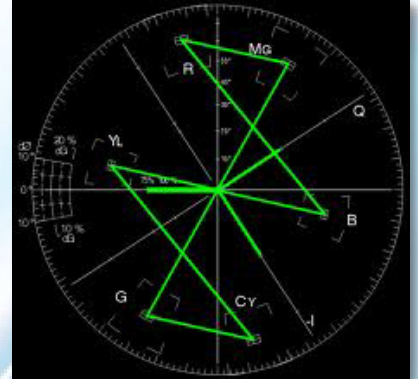

Remote Operations

Used as a Macro panel, you can give your graphics operator, music leader, or even on-set talent limited controls over your productions. They can set up multi-box compositions on-screen so they can see themselves with a Skype caller, or bring in a graphic or switch to a computer input to talk about something on-screen without having to ask the operator to do it for them.

Aux Panel

Used as an Aux Panel, you can control a single Granite output. Whether that output is an on-screen monitor behind your talent, or an in-studio preview monitor while setting up shots, you don't have to return to the control room. Install one with your replay operators so they can choose which replay to show to an on-field referee or judge, or for the IMAG display. You could even install one in your arena's luxury boxes so guests can choose which camera angle to watch.